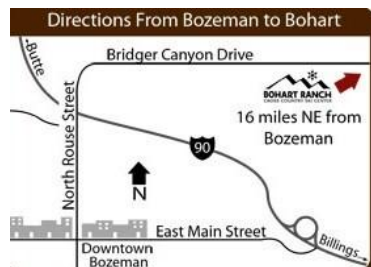

August 16th, 2008
Bozeman, Montana
Montana State Series Event